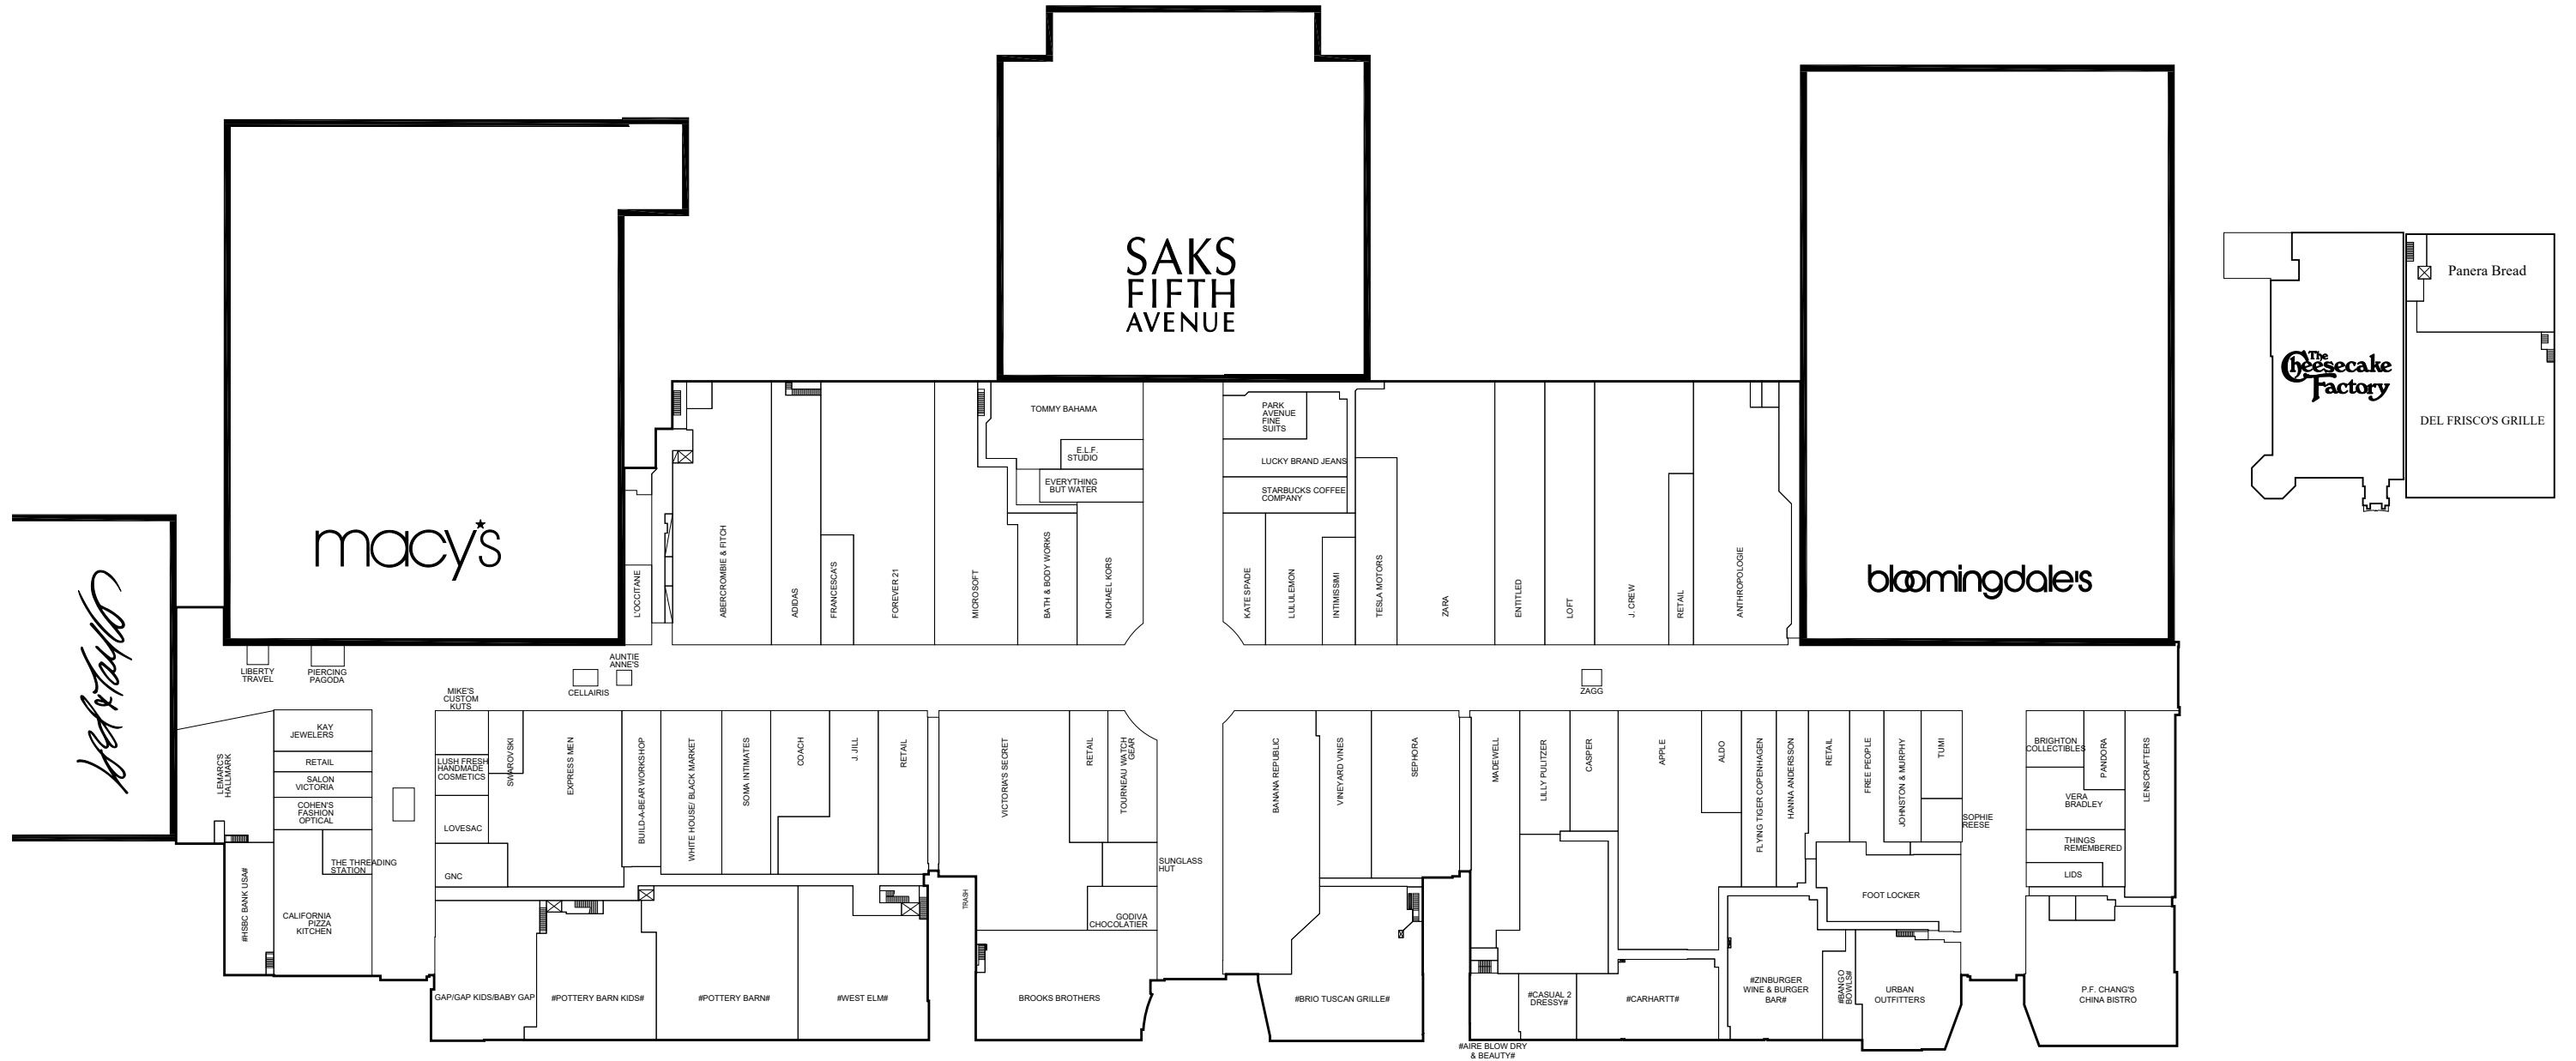

This exhibit is provided for illustrative purposes only, and shall not be deemed to be a warranty, representation or agreement by Landlord that the Center, Common Areas, buildings and/or stores will be as illustrated on this exhibit, or that any tenants which may be referenced on this exhibit will at any time be occupants of the Center. Landlord reserves the right to modify size, configuration and occupants of the Center at any time.

First Level
Current Web Lease Plan

Walt Whitman Shops
160-5 Route 110
Huntington Station, NY 11746
CORP # 4841