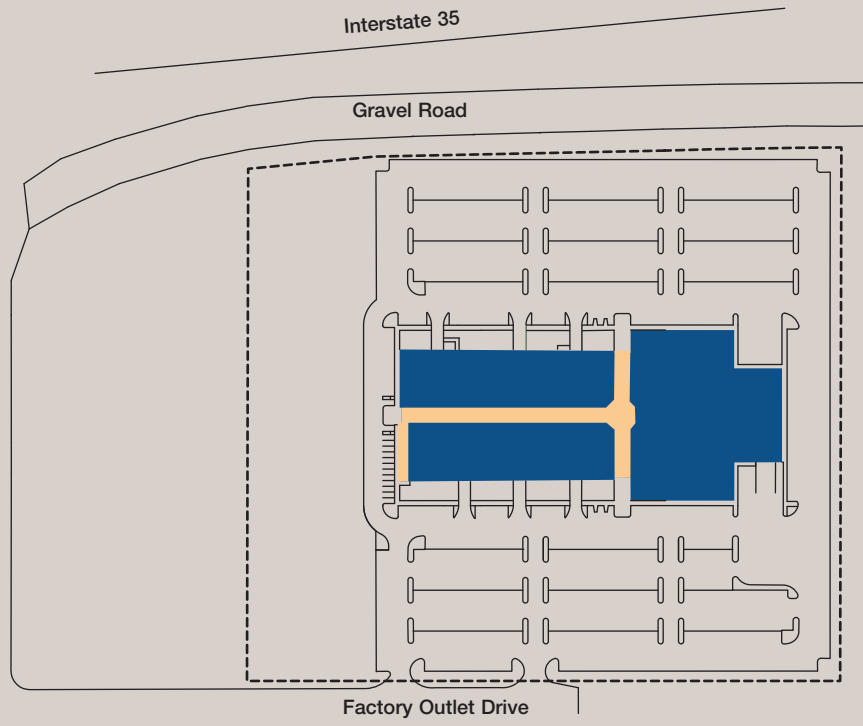

Directions to Center

- FROM DAVENPORT, IOWA CITY, & CEDAR RAPIDS: West on I-80 to I-35 north to Exit 124.
- FROM FORT DODGE AND WATERLOO: US Hwy 20 to I-35 south to Exit 124.
- FROM DES MOINES: NORTH ON I-35 TO EXIT 124.
- FROM MASON CITY: South on I-35 to Exit 124.

LOCATION
324 Factory Outlet Drive
Story City, IA 50248

PREMIUM OUTLETS | SIMON

www.simon.com

FACTORY STORES OF AMERICA | Story City, IA

Other Retail

Shopping centers

Kmart Center
Ames, IA
GLA: 280,000 sf

Anchors

Aldi, Kmart
Radio Shack
Staples

Distance / Drive-time

7 miles

Target
Ames, IA
GLA: 68,000 sf

Target

7 miles

Outlet shopping

Northgrand Mall
Ames, IA
GLA: 350,000 sf