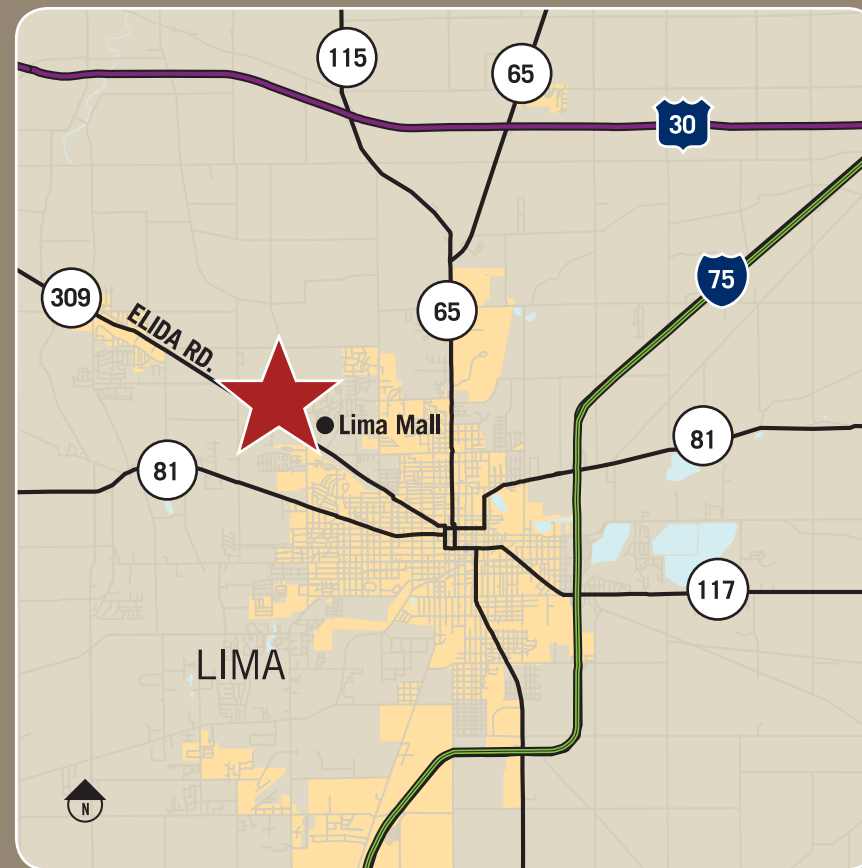

LIMA CENTER

Location

NW quadrant of Elida Rd and Cable Rd

Anchors

Kohl's, Hobby Lobby, T.J. Maxx, Jo-Ann Fabrics, Shoe Carnival

Leasing

PAT O'HARA | 317.685.7360
POHARA@SIMON.COM

Development

KEVIN SIMS | 317.263.7108
KSIMS@SIMON.COM

2010 Demographics

POPULATION		AVERAGE HH INCOME		MEDIAN HH INCOME	
3 miles	→ 40,244	3 miles	→ \$47,867	3 miles	→ \$32,239
5 miles	→ 63,639	5 miles	→ \$50,187	5 miles	→ \$32,226
10 miles	→ 90,310	10 miles	→ \$54,615	10 miles	→ \$36,018